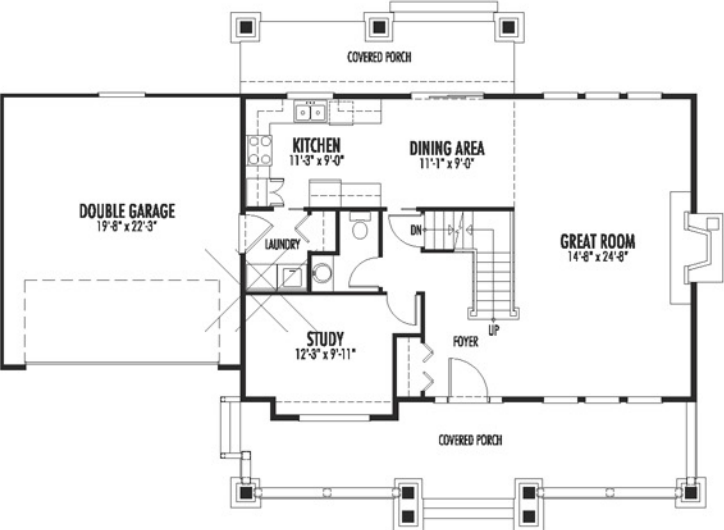

the **Willowbrook**
1874 sq. ft.

Main Floor
991 sq.ft.

Upper Floor
883 sq.ft.

58' wide x 40' deep