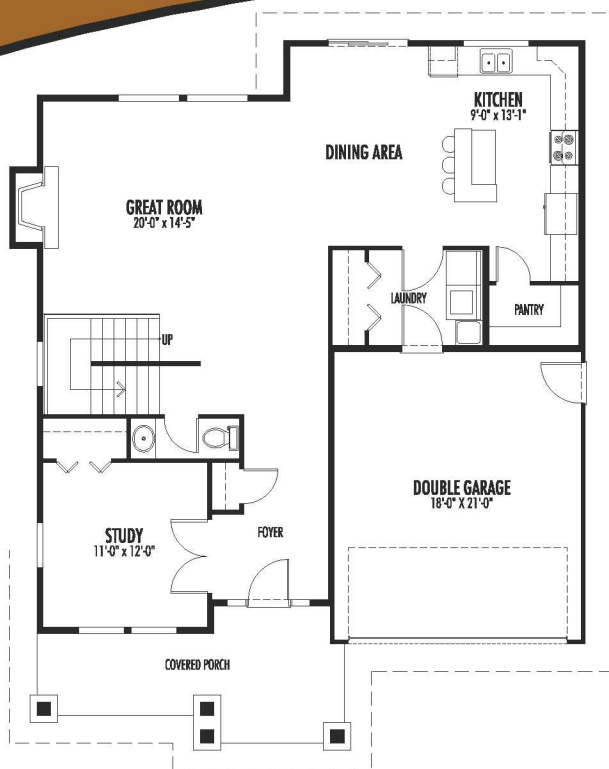

the Quadra
2488 sq. ft.

Main Floor
1277 sq.ft.

Upper Floor
1211 sq.ft.

40' wide x 49' deep