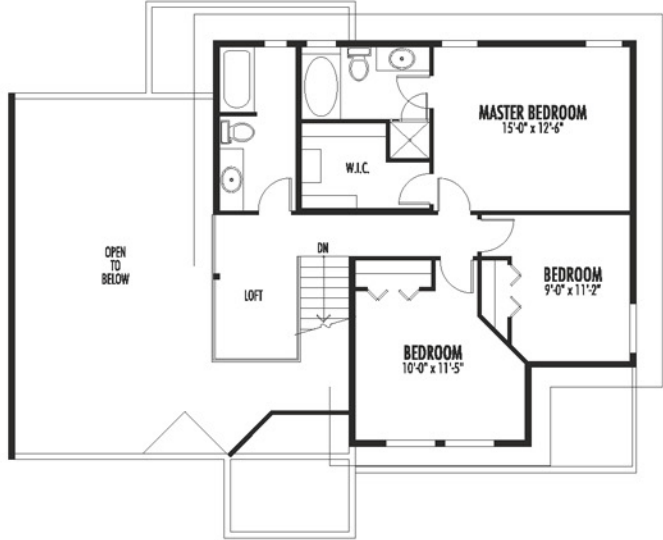

the Pinewood
2037 sq. ft.

Main Floor
1182 sq.ft.

Upper Floor
855 sq.ft.

48' wide x 45' deep