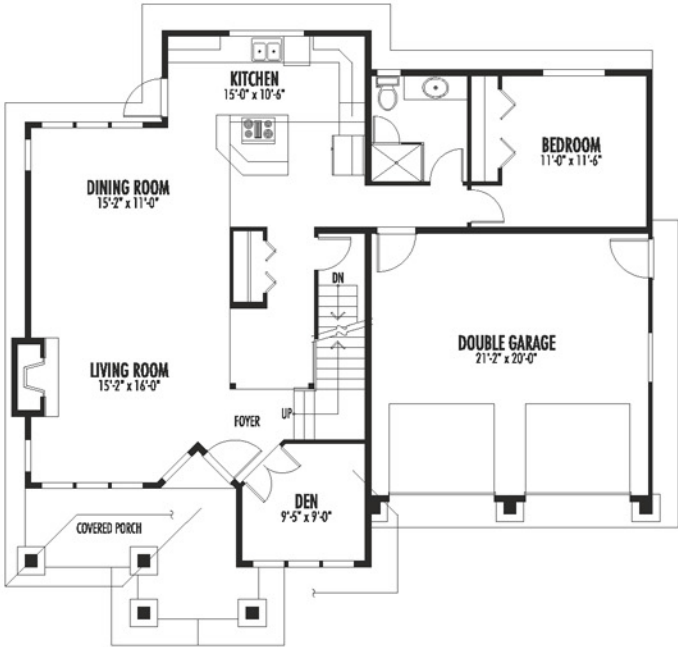

the Pinewood
2037 sq. ft.

Main Floor
1182 sq.ft.

Upper Floor
855 sq.ft.

48' wide x 45' deep