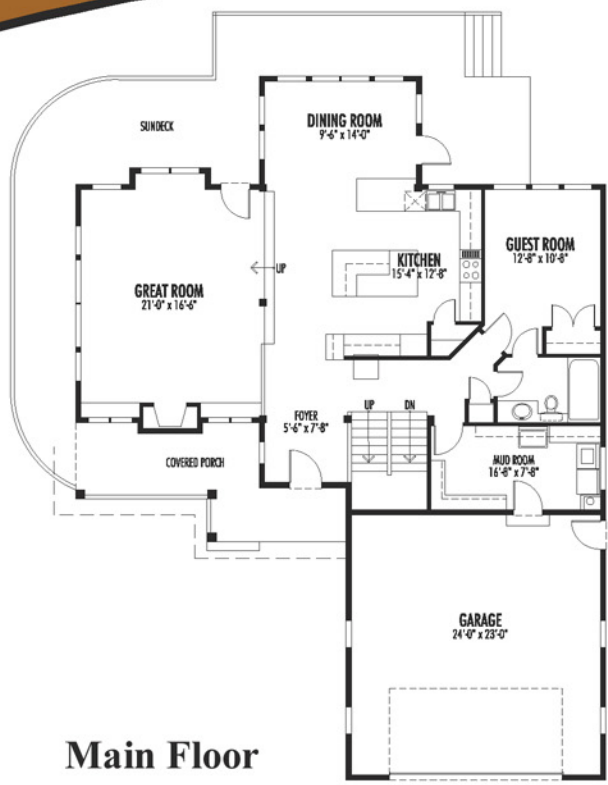

the Copperhead
2707 sq. ft.

Main Floor
1499 sq.ft.

Upper Floor
1208 sq.ft.

49' wide x 65' deep